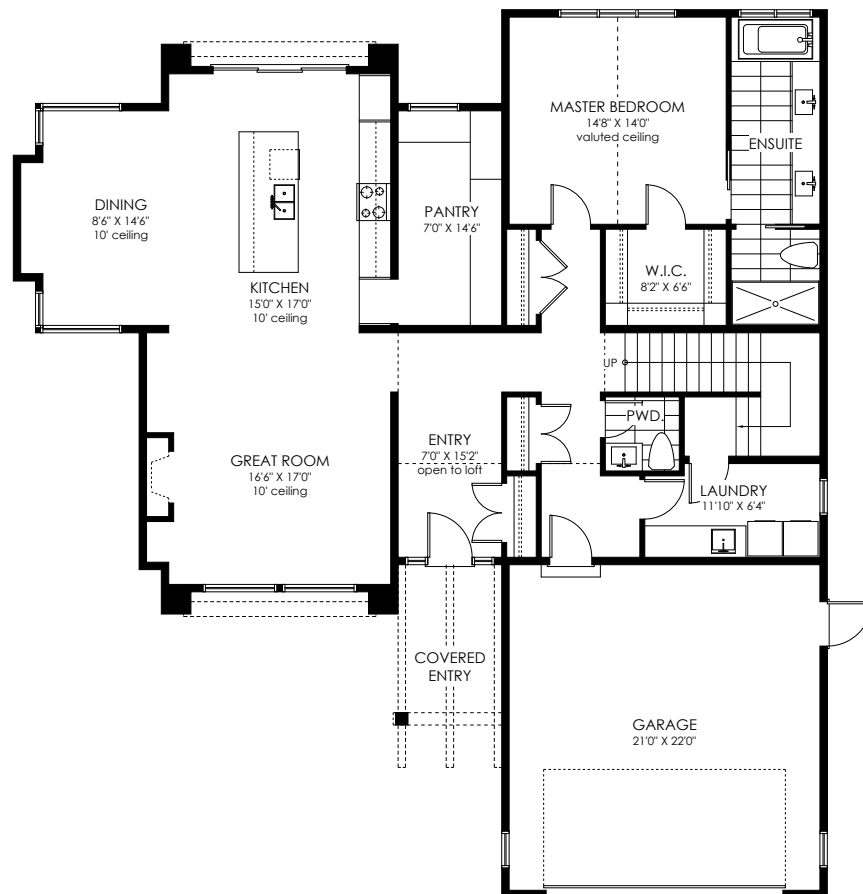

*STANDOUT FEATURES - MAIN FLOOR*

raised ceiling at Great Room, Kitchen, Dining | vaulted ceiling at Master Bedroom

sliding doors at Kitchen | walk-in pantry with desk niche | 5 piece ensuite

walk-in closet | under-stair storage | raised 2 storey entry ceiling

covered outdoor entry with rafter ceiling

*STANDOUT FEATURES - UPPER FLOOR*

vaulted ceilings at Bedrooms | loft area open to entry below

4 piece bathroom with lock off vanity area | 2 storage closets at Bonus Room